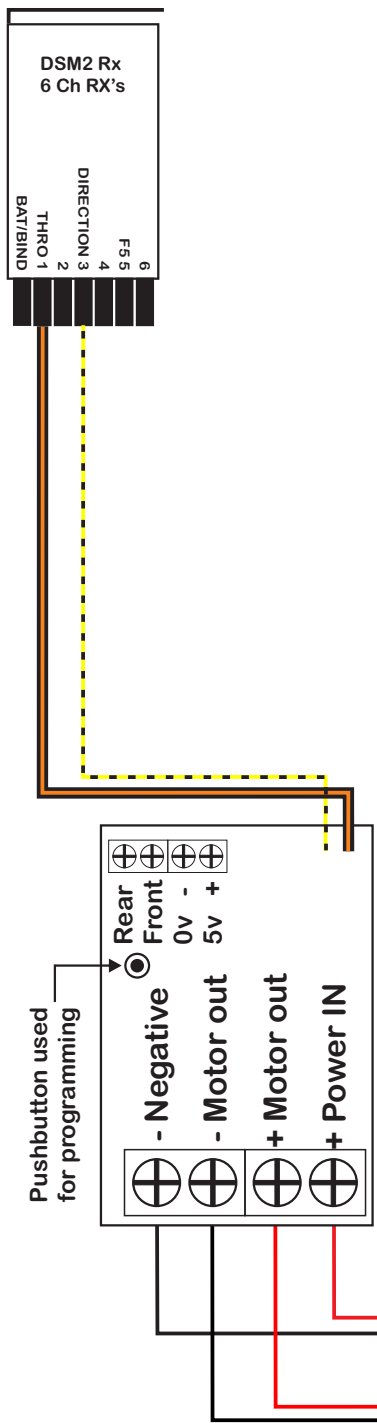

Remote Control Systems
**EVOLUTION R/C.
 DISCOUNT
 PACKAGE DEALS.**

**2.4 GHz
 RADIO
 CONTROL**

PO BOX 578 CASINO, NSW 2470, AUSTRALIA
 PHONE: INTERNATIONAL ++614 2902 9083
 AUSTRALIA (04) 2902 9083

Web: <http://www.rcs-rc.com> Email: rcs@rcs-rc.com

LO-ENTRY
100 Watt 7.2-24V ESC by FOSWORKS

OMEGA-10

To fused 7 - 24 volt battery supply