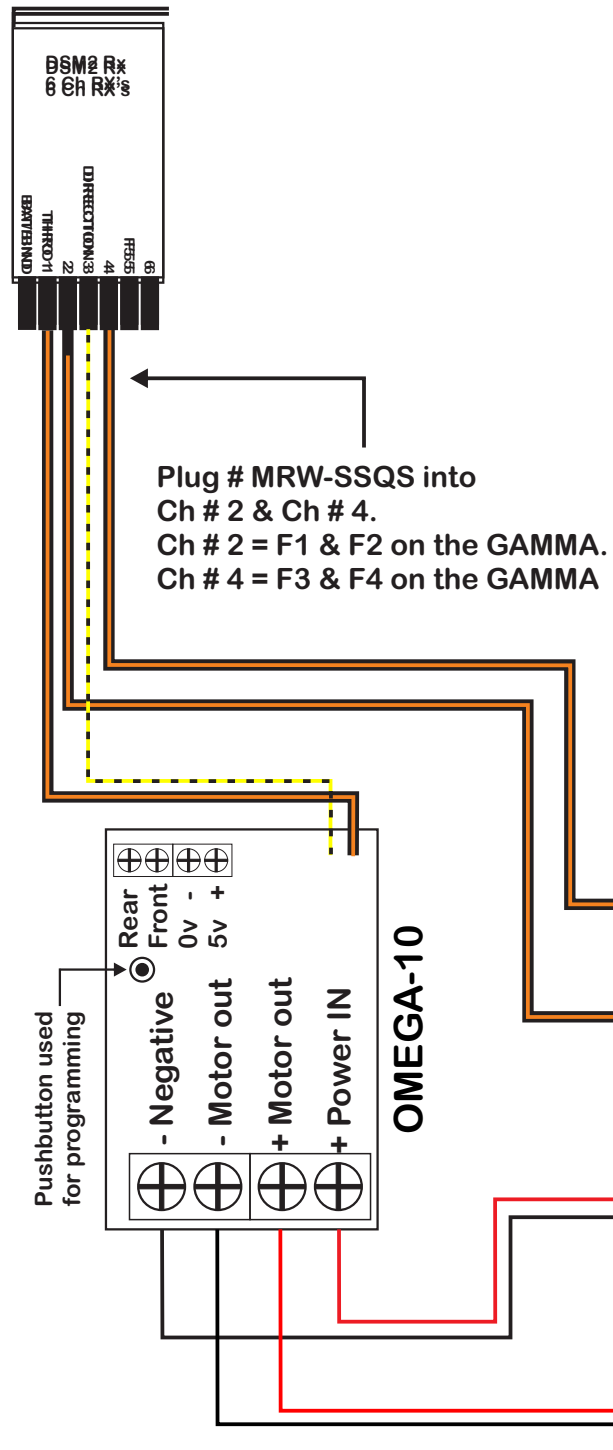

Remote Control Systems
EVOLUTION R/C.
DISCOUNT PACKAGE DEALS.
2.4 GHz RADIO CONTROL

PO BOX 578 CASINO, NSW 2470, AUSTRALIA
 PHONE: INTERNATIONAL ++614 2902 9083
 AUSTRALIA (04) 2902 9083

Web: <http://www.rcs-rc.com> Email: rcs@rcs-rc.com

LO-ADVANCED
100 Watt 7-24V ESC by FOSWORKS

Max 2 amp load on each trigger.

To fused 7 - 24 volt battery supply