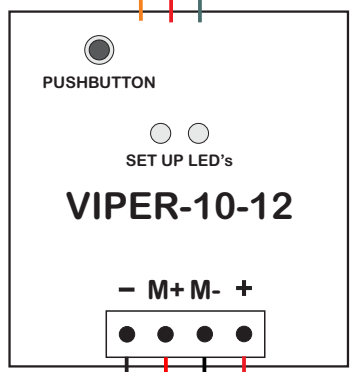

GAMMA-ADV-12v
6A 7.2-12V ESC by M-TRONIKS

Plug # MRW-SSQS into
 Ch # 2 & Ch # 4.
 Ch # 2 = F1 & F2 on the GAMMA.
 Ch # 4 = F3 & F4 on the GAMMA

Max 2 amp load on each trigger.

To fused 7 - 12 volt
 battery supply