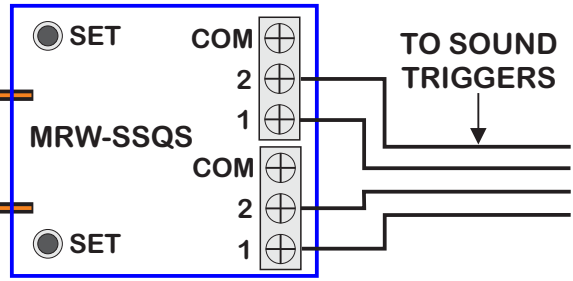

Remote Control Systems
**EVOLUTION R/C.
 DISCOUNT
 PACKAGE DEALS.**

**2.4 GHz
 RADIO
 CONTROL**

PO BOX 578 CASINO, NSW 2470, AUSTRALIA
 PHONE: INTERNATIONAL ++614 2902 9083
 AUSTRALIA (04) 2902 9083

Web: <http://www.rcs-rc.com> Email: rcs@rcs-rc.com

GAMMA-ADV-12v
6A 7.2-12V ESC by M-TRONIKS

Plug # MRW-SSQS into
 Ch # 2 & Ch # 4.
 Ch # 2 = F1 & F2 on the GAMMA.
 Ch # 4 = F3 & F4 on the GAMMA

Max 2 amp load on each trigger.

To fused 7 - 12 volt
 battery supply