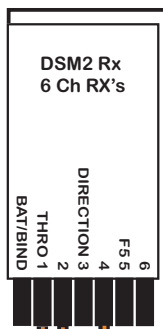

GAMMA-ADV-12v
6A 7.2-12V ESC by M-TRONIKS

Plug # MRW-SSQS into
 Ch # 2 & Ch # 4.
 Ch # 2 = F1 & F2 on the GAMMA.
 Ch # 4 = F3 & F4 on the GAMMA

Max 2 amp load on each trigger.

To fused 7 - 12 volt
 battery supply