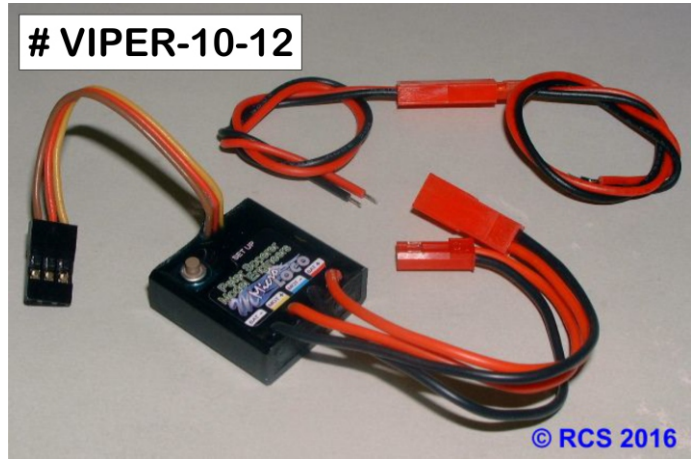

GAMMA-ADV-12v
6A 7.2-12V ESC by M-TRONIKS

Plug # MRW-SSQS into
 Ch # 2 & Ch # 4.
 Ch # 2 = F1 & F2 on the GAMMA.
 Ch # 4 = F3 & F4 on the GAMMA

Max 2 amp load on each trigger.

To fused 7 - 12 volt
 battery supply