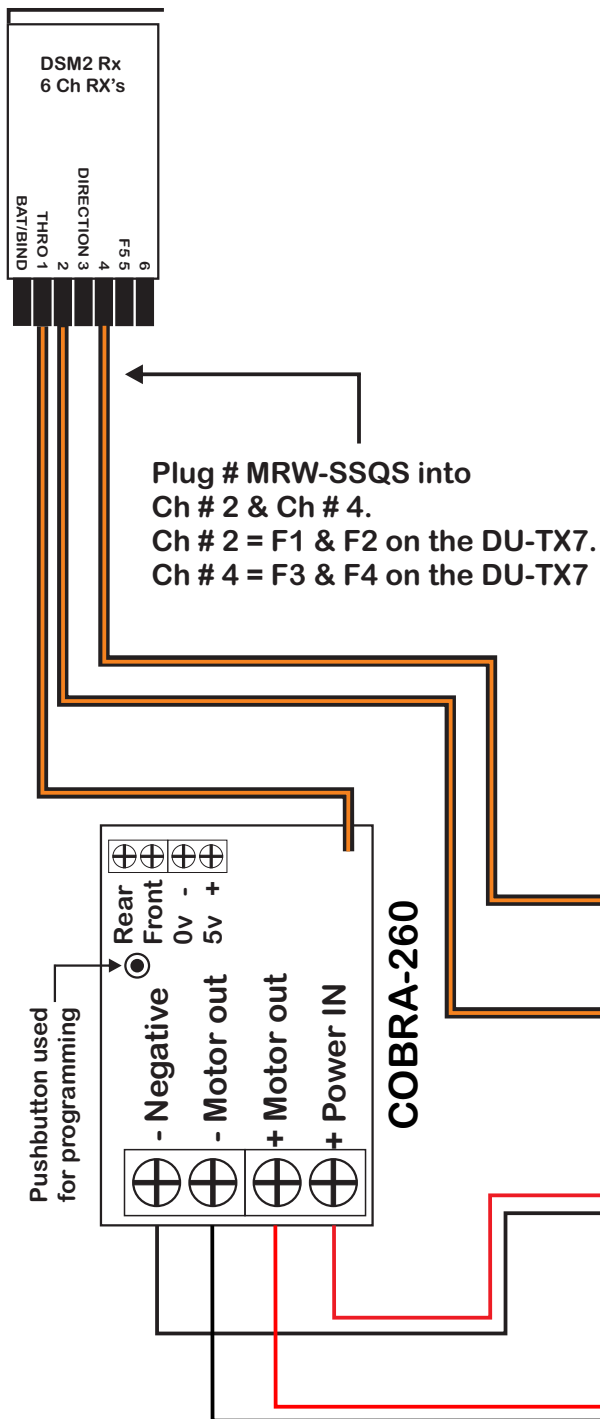

Web: <http://www.rcs-rc.com> Email: [rcs@rcs-rc.com](mailto:rcs@rcs-rc.com)

**# CO-ADVANCED**  
**100 Watt 7.2-24V ESC by FOSWORKS**

To fused 7 - 12 volt battery supply