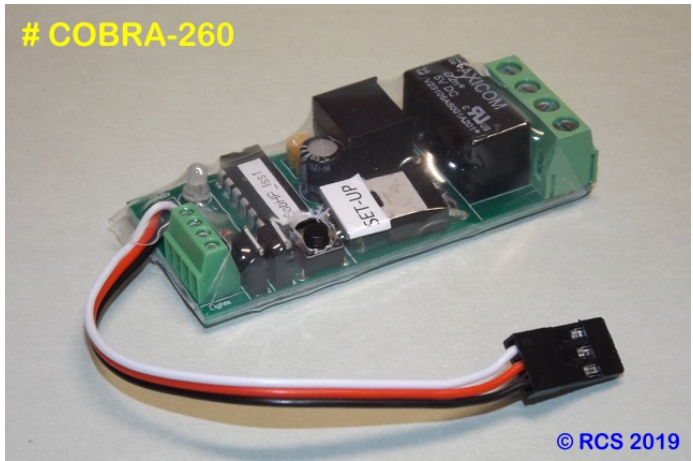

**Remote Control Systems**  
**EVOLUTION R/C.**  
**DISCOUNT**  
**PACKAGE DEALS.**

**2.4 GHz**  
**RADIO**  
**CONTROL**

PO BOX 578 CASINO, NSW 2470, AUSTRALIA  
 PHONE: INTERNATIONAL ++614 2902 9083  
 AUSTRALIA (04) 2902 9083

Web: <http://www.rcs-rc.com> Email: [rcs@rcs-rc.com](mailto:rcs@rcs-rc.com)

**# CO-ADVANCED**  
**100 Watt 7.2-24V ESC by FOSWORKS**

To fused 7 - 12 volt battery supply