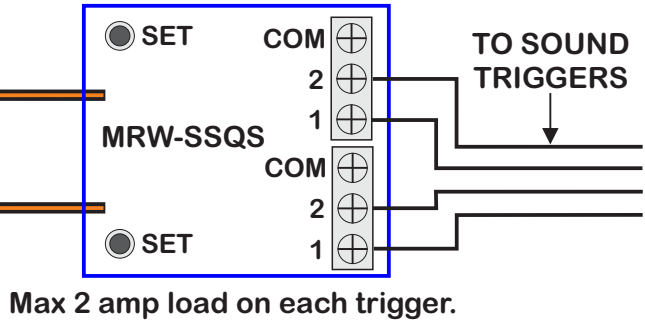

Web: <http://www.rcs-rc.com> Email: [rcs@rcs-rc.com](mailto:rcs@rcs-rc.com)

**# CO-ADVANCED**  
**100 Watt 7.2-24V ESC by FOSWORKS**

To fused 7 - 12 volt battery supply