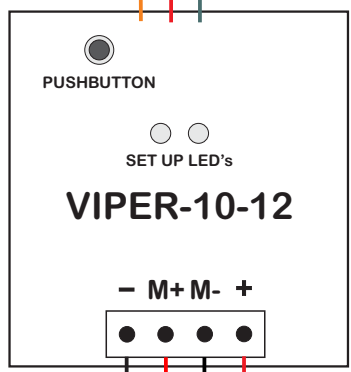

ALPHA-ENTRY-12v
 6A 7.2-12V ESC by M-TRONIKS

To fused 7 - 12 volt battery supply