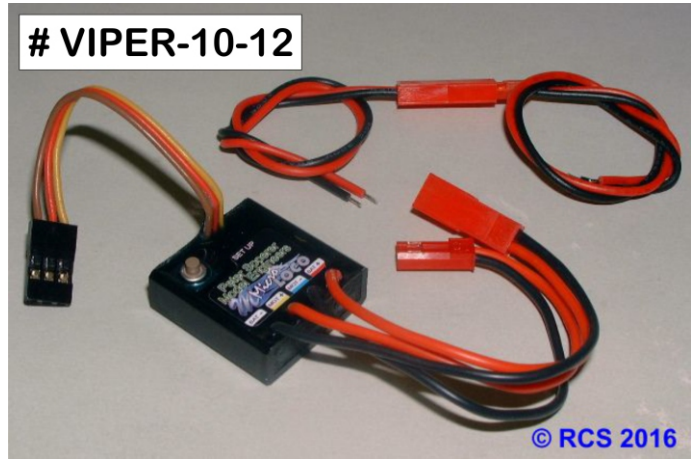

ALPHA-ENTRY-12v
 6A 7.2-12V ESC by M-TRONIKS

To fused 7 - 12 volt battery supply