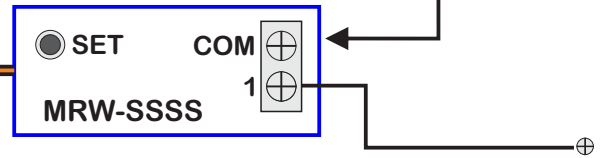

LO-ADVANCED
100 Watt 7-24V ESC by FOSWORKS

No common ground connection is needed as long as sound is powered by the traction batteries.

Max 2 amp load on each trigger.

To fused 7 - 24 volt battery supply