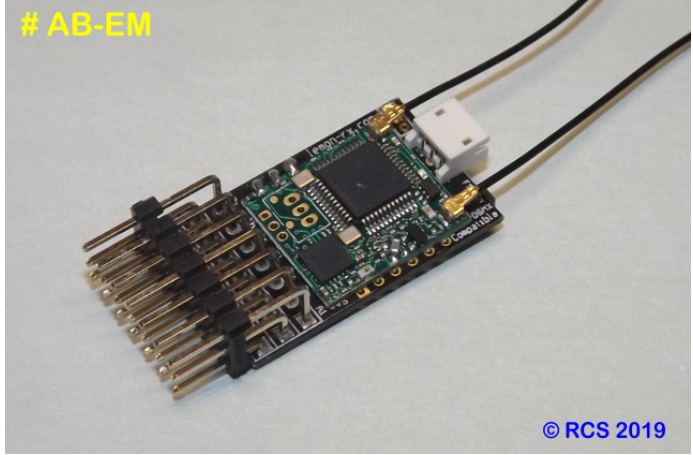

Remote Control Systems
EVOLUTION R/C.
DISCOUNT PACKAGE DEALS.

2.4 GHz RADIO CONTROL

PO BOX 578 CASINO, NSW 2470, AUSTRALIA
 PHONE: INTERNATIONAL ++614 2902 9083
 AUSTRALIA (04) 2902 9083

Web: <http://www.rcs-rc.com> Email: rcs@rcs-rc.com

LO-ADVANCED
100 Watt 7-24V ESC by FOSWORKS

No common ground connection is needed as long as sound is powered by the traction batteries.

Max 2 amp load on each trigger.

To fused 7 - 24 volt battery supply