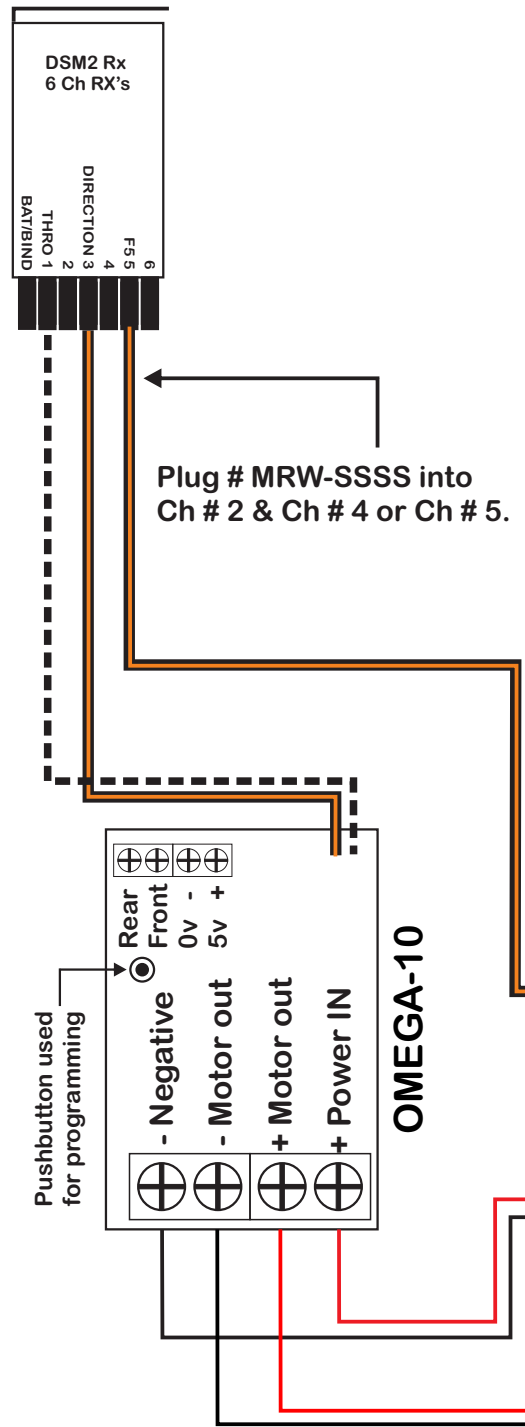

LO-ADVANCED
100 Watt 7-24V ESC by FOSWORKS

No common ground connection is needed as long as sound is powered by the traction batteries.

Max 2 amp load on each trigger.

To fused 7 - 24 volt battery supply