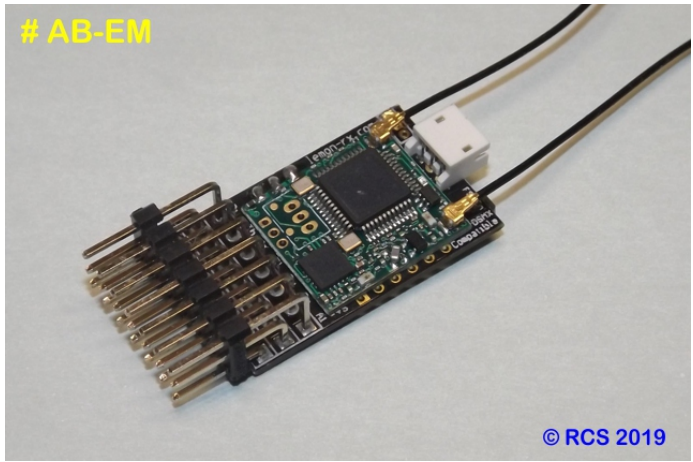

Remote Control Systems
EVOLUTION R/C.
DISCOUNT PACKAGE DEALS.

2.4 GHz RADIO CONTROL

PO BOX 578 CASINO, NSW 2470, AUSTRALIA
 PHONE: INTERNATIONAL ++614 2902 9083
 AUSTRALIA (04) 2902 9083

Web: <http://www.rcs-rc.com> Email: rcs@rcs-rc.com

CO-ADVANCED
100 Watt 7.2-24V ESC by FOSWORKS

Plug # MRW-SSSS into
Ch # 2 & Ch # 4 or Ch # 5.

No common ground connection is needed as long as sound is powered by the traction batteries.

To fused 7 - 12 volt battery supply