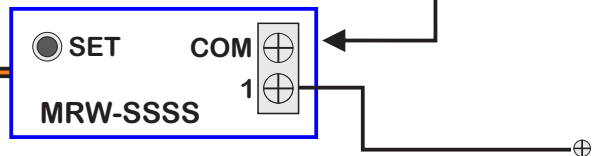

CO-ADVANCED
100 Watt 7.2-24V ESC by FOSWORKS

Plug # MRW-SSSS into
Ch # 2 & Ch # 4 or Ch # 5.

No common ground connection is needed as long as sound is powered by the traction batteries.

To fused 7 - 12 volt battery supply