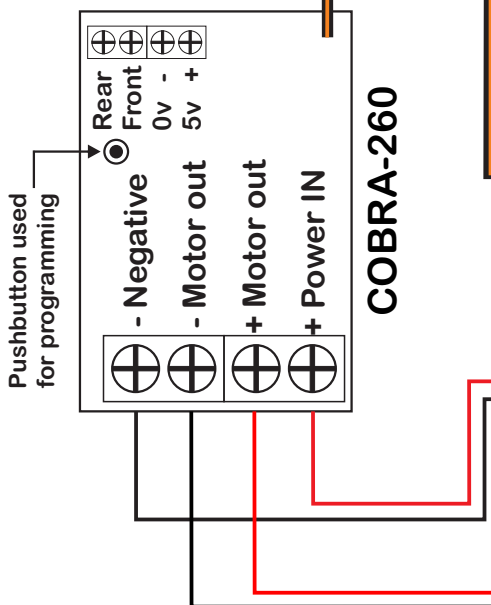

Remote Control Systems
EVOLUTION R/C.
DISCOUNT PACKAGE DEALS.

2.4 GHz RADIO CONTROL

PO BOX 578 CASINO, NSW 2470, AUSTRALIA
 PHONE: INTERNATIONAL ++614 2902 9083
 AUSTRALIA (04) 2902 9083

Web: <http://www.rcs-rc.com> Email: rcs@rcs-rc.com

CO-ADVANCED
100 Watt 7.2-24V ESC by FOSWORKS

Plug # MRW-SSSS into
Ch # 2 & Ch # 4 or Ch # 5.

No common ground connection is needed as long as sound is powered by the traction batteries.

To fused 7 - 12 volt battery supply