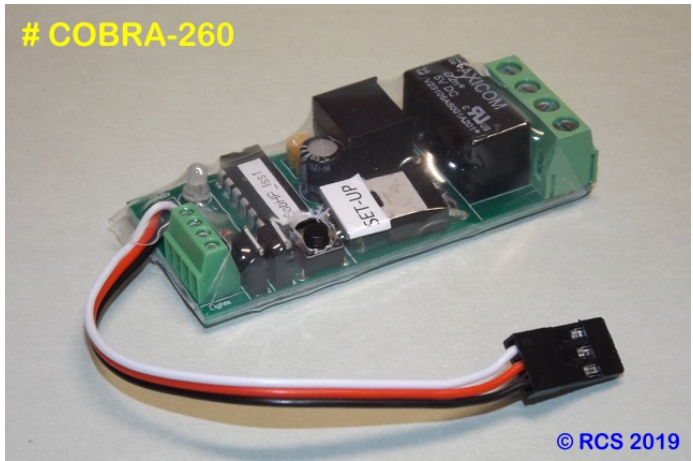

Remote Control Systems
EVOLUTION R/C.
DISCOUNT PACKAGE DEALS.

2.4 GHz RADIO CONTROL

PO BOX 578 CASINO, NSW 2470, AUSTRALIA
 PHONE: INTERNATIONAL ++614 2902 9083
 AUSTRALIA (04) 2902 9083

Web: <http://www.rcs-rc.com> Email: rcs@rcs-rc.com

CO-ADVANCED
100 Watt 7.2-24V ESC by FOSWORKS

Plug # MRW-SSSS into
Ch # 2 & Ch # 4 or Ch # 5.

No common ground connection is needed as long as sound is powered by the traction batteries.

To fused 7 - 12 volt battery supply