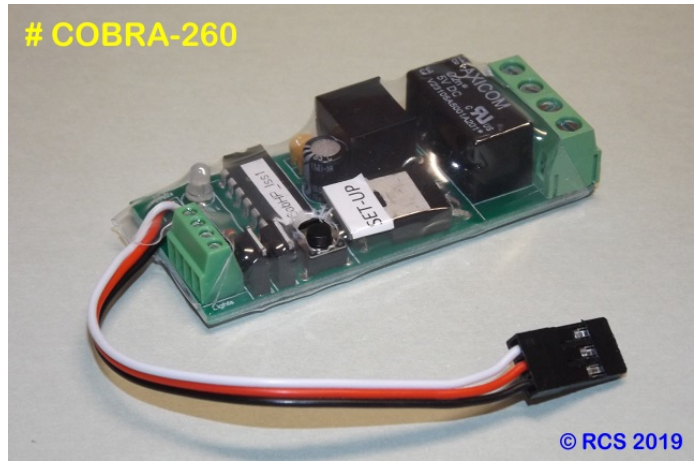

**Remote Control Systems**  
**EVOLUTION R/C.**  
**DISCOUNT PACKAGE DEALS.**

**2.4 GHz RADIO CONTROL**

PO BOX 578 CASINO, NSW 2470, AUSTRALIA  
 PHONE: INTERNATIONAL ++614 2902 9083  
 AUSTRALIA (04) 2902 9083

Web: <http://www.rcs-rc.com> Email: [rcs@rcs-rc.com](mailto:rcs@rcs-rc.com)

**# CO-ENTRY**  
**100 Watt 7.2-24V ESC by FOSWORKS**

To fused 7 - 24 volt battery supply