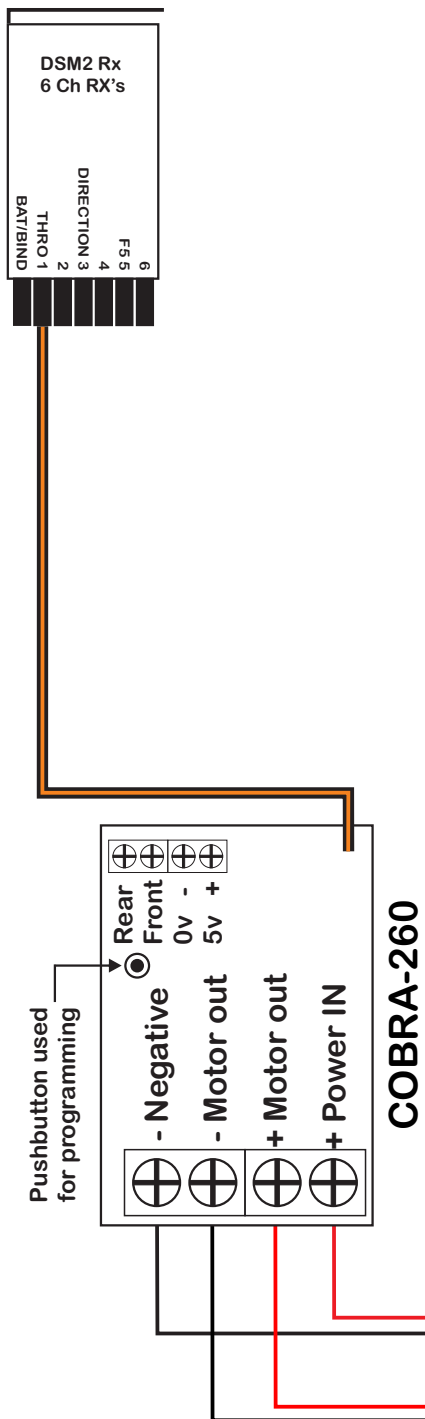

**Remote Control Systems**  
**EVOLUTION R/C.**  
**DISCOUNT PACKAGE DEALS.**

**2.4 GHz RADIO CONTROL**

PO BOX 578 CASINO, NSW 2470, AUSTRALIA  
 PHONE: INTERNATIONAL ++614 2902 9083  
 AUSTRALIA (04) 2902 9083

Web: <http://www.rcs-rc.com> Email: [rcs@rcs-rc.com](mailto:rcs@rcs-rc.com)

**# CO-ENTRY**  
**100 Watt 7.2-24V ESC by FOSWORKS**

To fused 7 - 24 volt battery supply