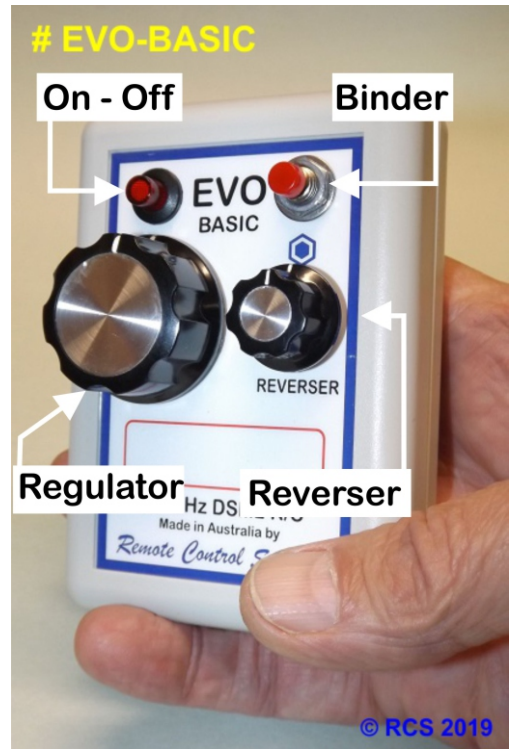

Web: <http://www.rcs-rc.com> Email: [rcs@rcs-rc.com](mailto:rcs@rcs-rc.com)

**# CO-ENTRY**  
**100 Watt 7.2-24V ESC by FOSWORKS**

To fused 7 - 24 volt battery supply