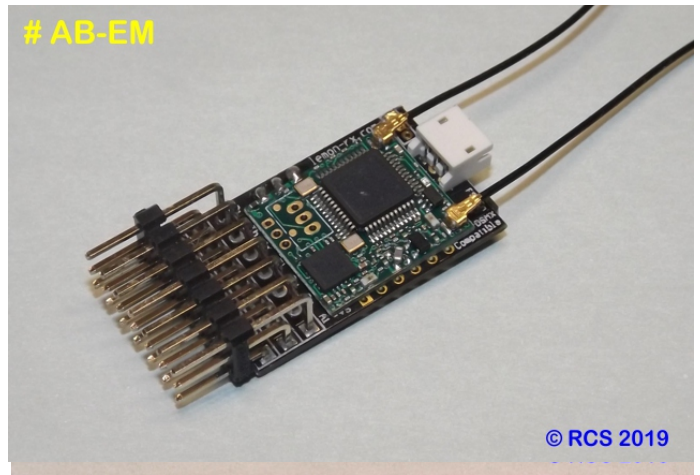

**Remote Control Systems**  
**EVOLUTION R/C.**  
**DISCOUNT PACKAGE DEALS.**

**2.4 GHz RADIO CONTROL**

PO BOX 578 CASINO, NSW 2470, AUSTRALIA  
 PHONE: INTERNATIONAL ++614 2902 9083  
 AUSTRALIA (04) 2902 9083

Web: <http://www.rcs-rc.com> Email: [rcs@rcs-rc.com](mailto:rcs@rcs-rc.com)

**# CO-ENTRY**  
**100 Watt 7.2-24V ESC by FOSWORKS**

To fused 7 - 24 volt battery supply