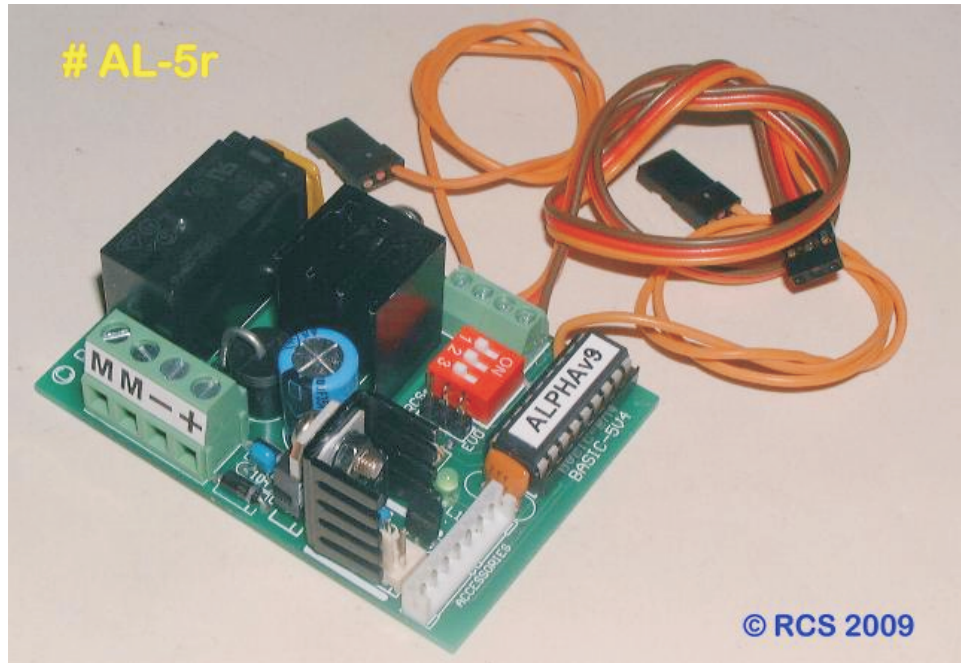

WIRING THE **BELTROL** **AL-5r** ESC.

Three wire cable.
Ensure plugs are
correctly located.

Ensure plugs are correctly located.
Orange wire towards middle of RX.

Please see the sound system brand specific
instructions for how to wire a sound system.
http://www.beltrol-rc.com/index.php?page_id=1332

WIRING THE **BELTROL** **AL-6r ESC.**

Three wire cable.
Ensure plugs are
correctly located.

Ensure plugs are correctly located.
Orange wire towards middle of RX.

Please see the sound system brand specific
instructions for how to wire a sound system.
http://www.beltrol-rc.com/index.php?page_id=1332