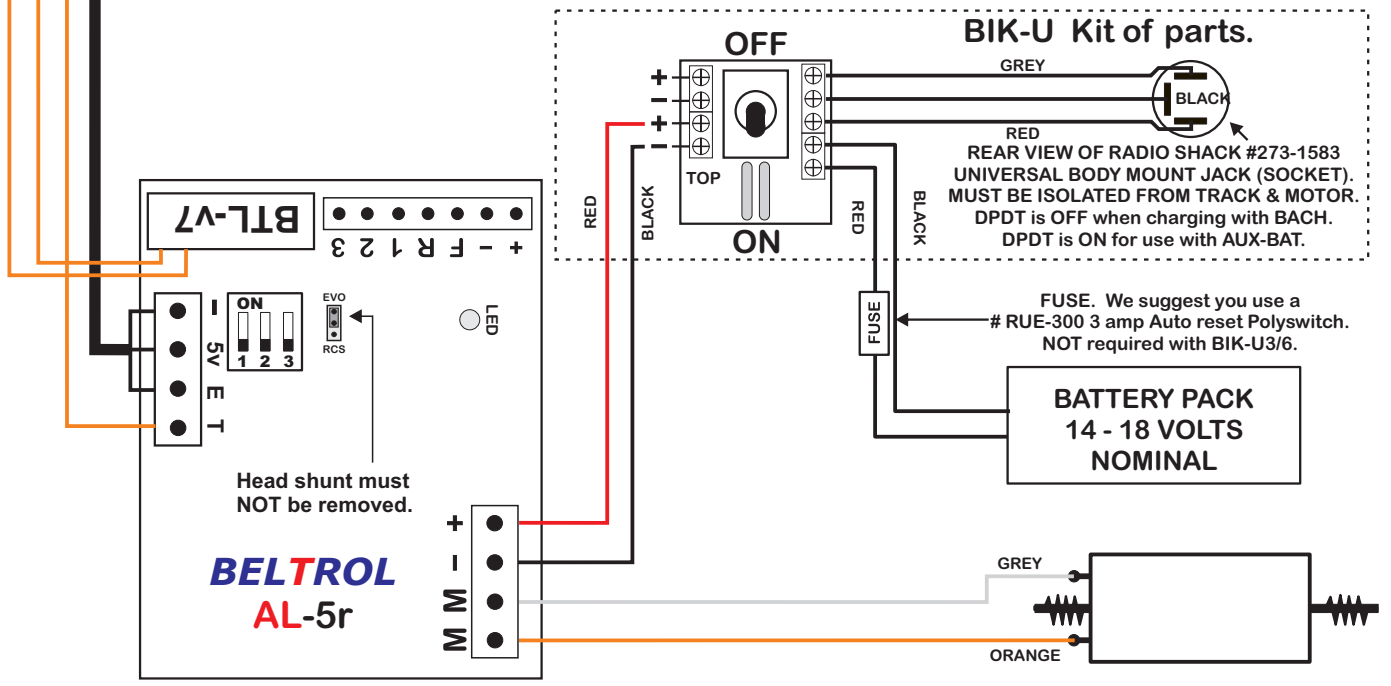

WIRING THE **BELTROL** **AL-5r** ESC.

Three wire cable.
Ensure plugs are
correctly located.

Ensure plugs are correctly located.
Orange wire towards middle of RX.

Please see the sound system brand specific
instructions for how to wire a sound system.
http://www.beltrol-rc.com/index.php?page_id=1332

WIRING THE **BELTROL** **AL-6r ESC.**

Three wire cable.
Ensure plugs are
correctly located.

Ensure plugs are correctly located.
Orange wire towards middle of RX.

Please see the sound system brand specific
instructions for how to wire a sound system.
http://www.beltrol-rc.com/index.php?page_id=1332