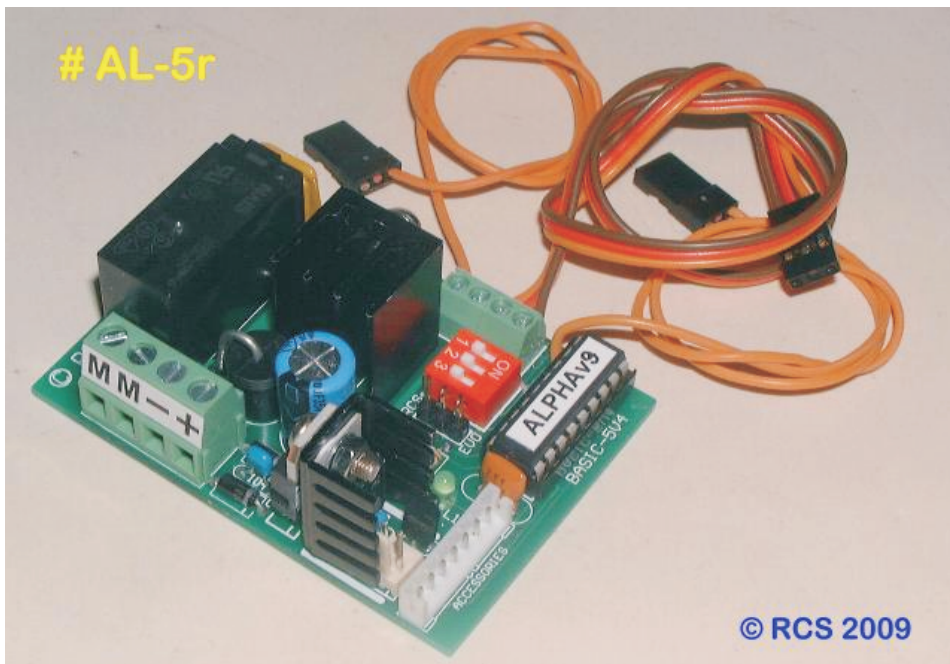

Short Antenna

Long Antenna

WIRING THE BELTROL AL-5r ESC.

Ensure plugs are correctly located.
Orange wire towards middle of RX.

Please see the sound system brand specific instructions for how to wire a sound system & lights.
http://www.beltrol-rc.com/index.php?page_id=1332

Short Antenna

Long Antenna

WIRING THE **BELTROL** **AL-6r ESC.**

Three wire cable.
Ensure plugs are
correctly located.

Ensure plugs are correctly located.
Orange wire towards middle of RX.

Please see the sound system brand specific
instructions for how to wire a sound system & lights.
http://www.beltrol-rc.com/index.php?page_id=1332