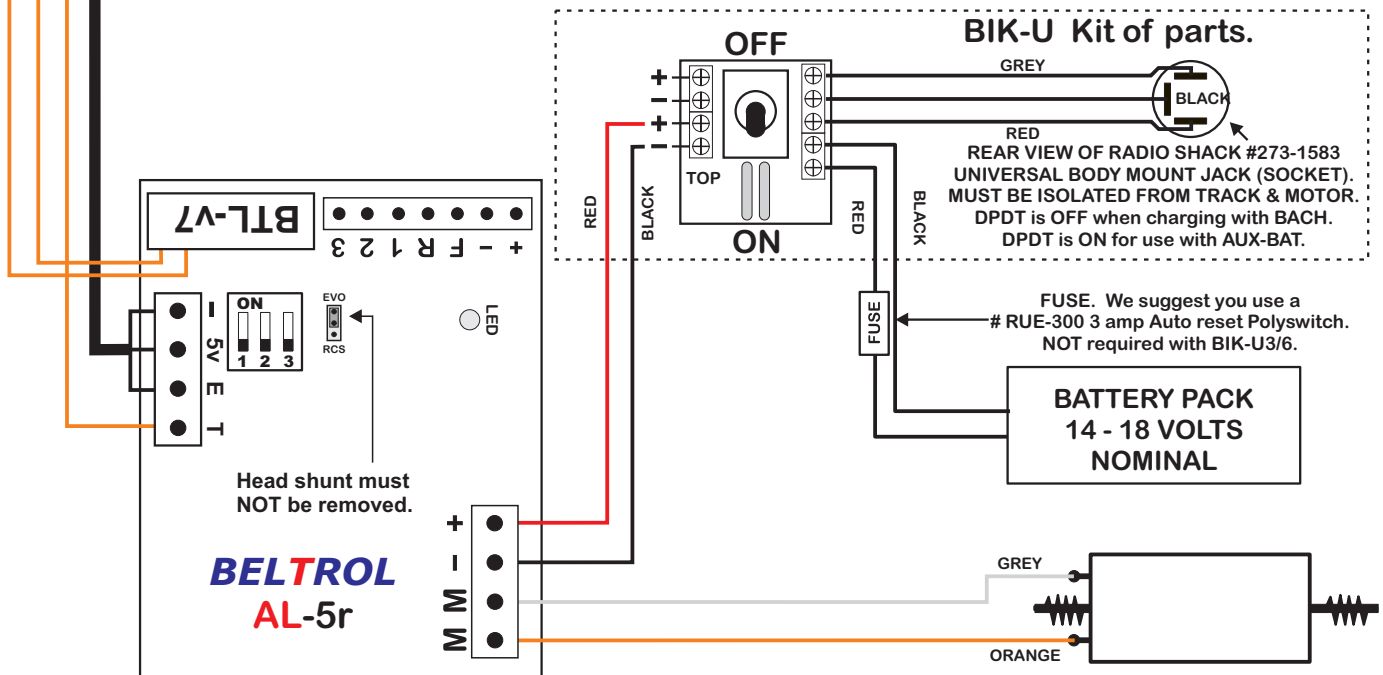

Short Antenna

Long Antenna

WIRING THE BELTROL AL-5r ESC.

Ensure plugs are correctly located.
Orange wire towards middle of RX.

Please see the sound system brand specific instructions for how to wire a sound system & lights.
http://www.beltrol-rc.com/index.php?page_id=1332

Short Antenna

Long Antenna

WIRING THE **BELTROL** **AL-6r ESC.**

Three wire cable.
Ensure plugs are
correctly located.

Ensure plugs are correctly located.
Orange wire towards middle of RX.

Please see the sound system brand specific
instructions for how to wire a sound system & lights.
http://www.beltrol-rc.com/index.php?page_id=1332