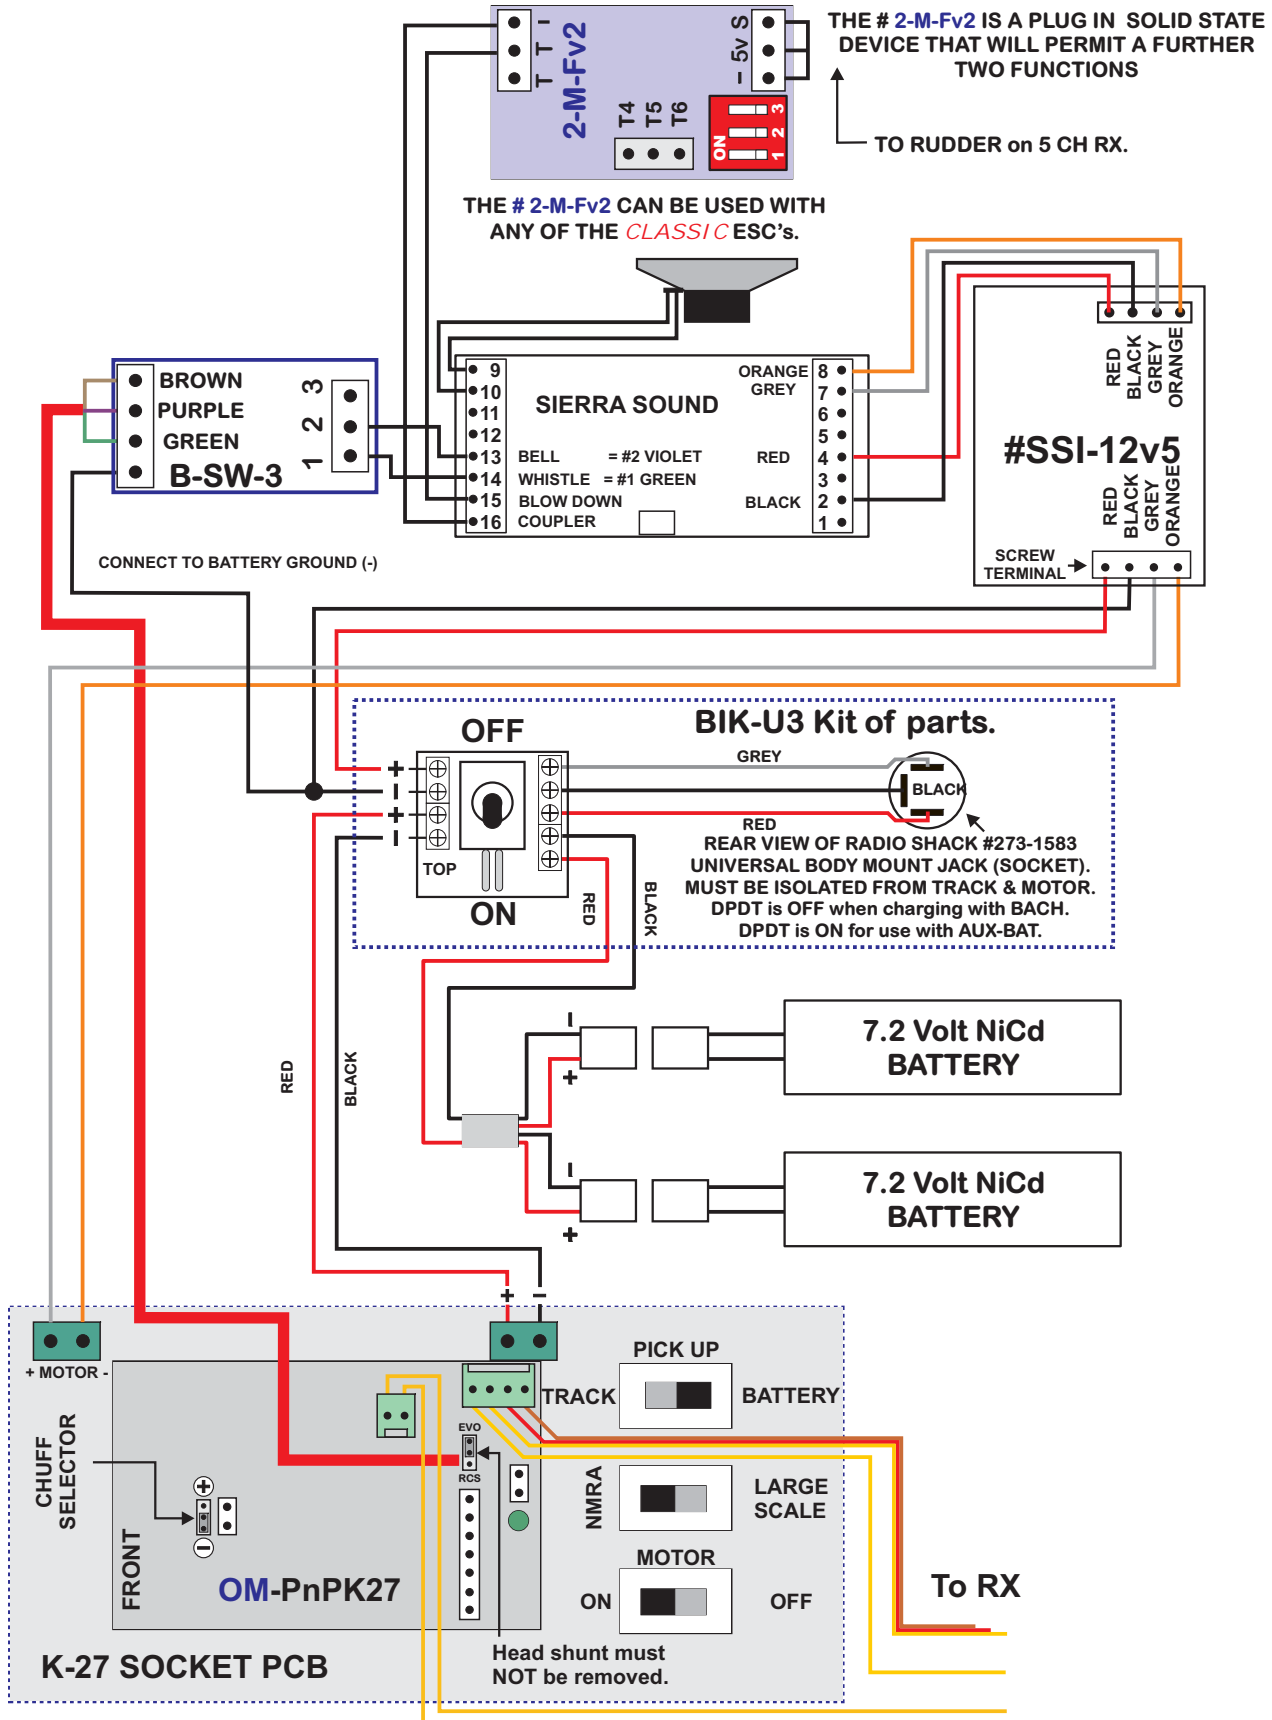

# WIRING THE *CLASSIC* OM-PnPK27 ESC with SIERRA SOUND.

PLEASE NOTE. THE LIGHTING OUTPUTS ON THE *CLASSIC* OM-PnPK27 ARE PRE-WIRED VIA THE PINS ON THE ESC.

100 ohm 1/2 WATT RESISTORS