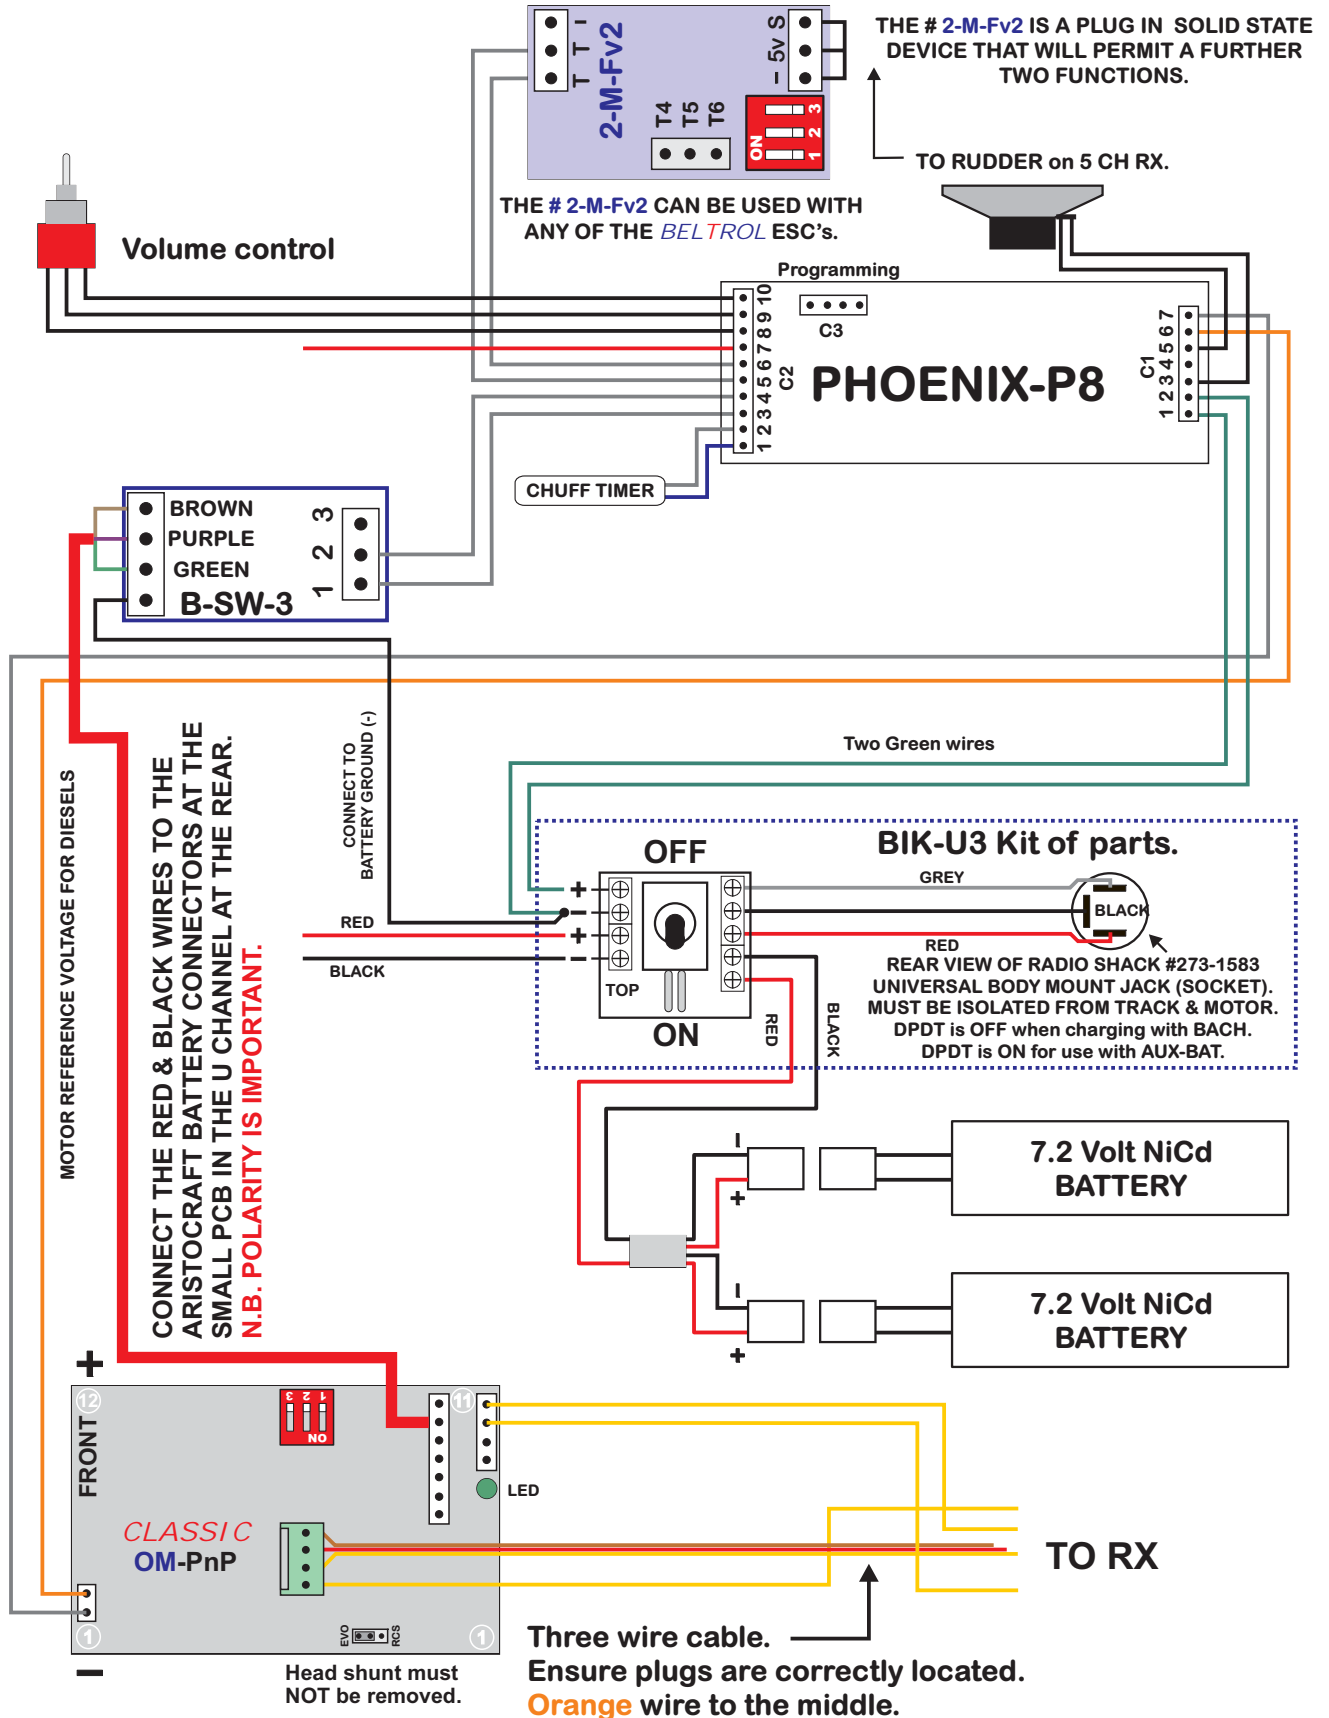

WIRING THE *CLASSIC* OM-PnP ESC with Phoenix P8.

PLEASE NOTE. THE LIGHTING OUTPUTS ON THE OM-PnP ARE PRE-WIRED VIA THE PINS ON THE ESC.

WIRING THE BELTROL OM-PnP ESC.

PLEASE NOTE. THE LIGHTING OUTPUTS & SOUND TRIGGERS ARE WIRED THE SAME WAY FOR ALL ESC'S EXCEPT THE PnP. THE LIGHTS ARE PRE-WIRED..

+ - F R 1 2 3

THE # 2-M-Fv2 IS A PLUG IN SOLID STATE DEVICE THAT WILL PERMIT A FURTHER TWO FUNCTIONS USING THE PHOENIX P5T INTERFACE.